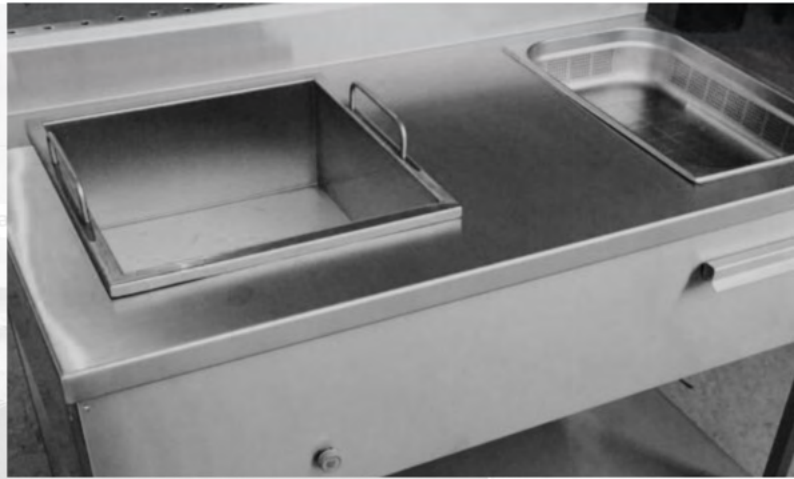

About Us

Production Features

The production of equipment is done by our team of fabricators with a strong emphasis on the following features:

- Application specific design
- Accurate dimensions
- High tensile strength
- Robust construction
- Excellent finishing

Industries and Segments Catered

We are engaged in providing stainless steel equipment over an expansive field of work. Our clientele includes people in the following industries and segments:

- Restaurants and food industry
- Bakeries and supermarkets
- Confectionery industry
- Hotels and motels
- Chemical industry
- HVAC industry
- Hospitals and laboratories